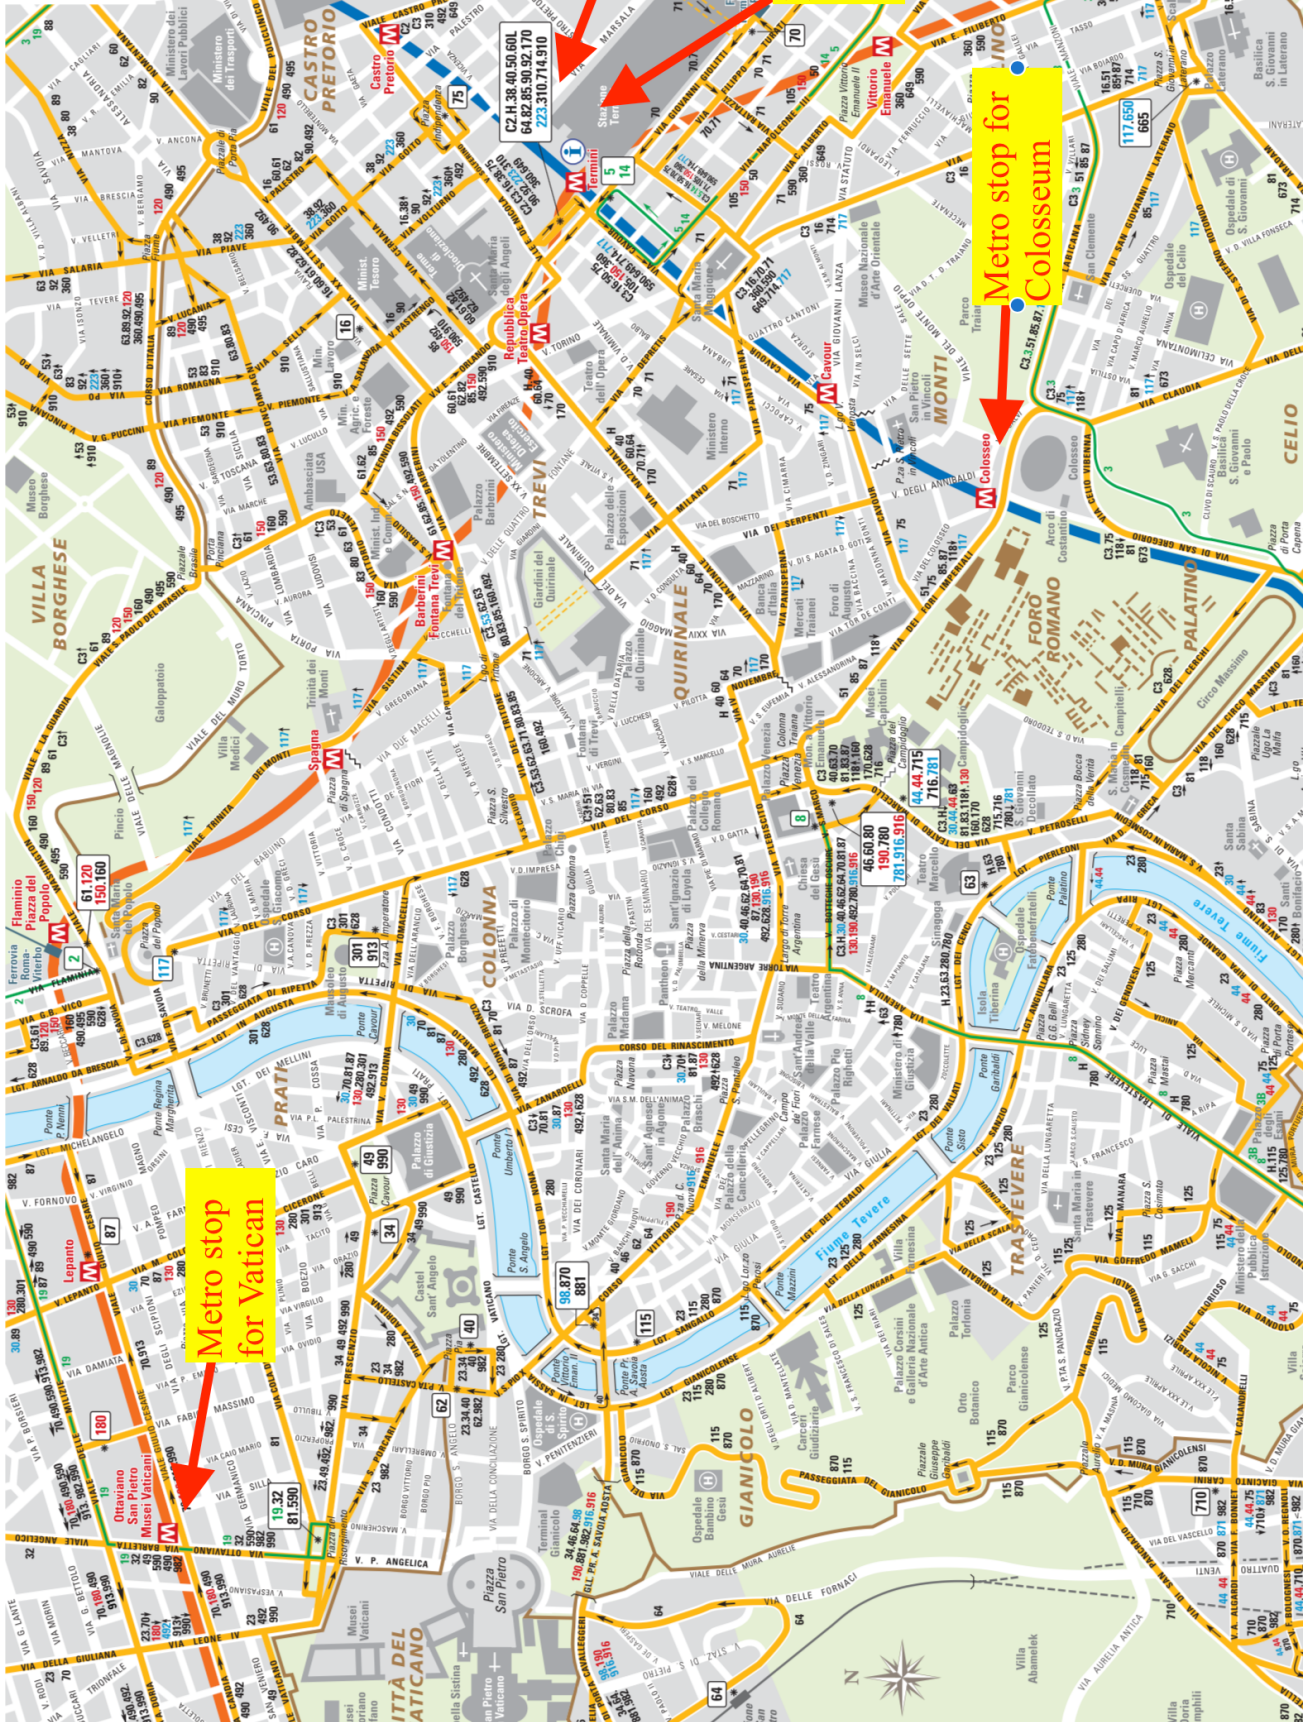

legenda

- personi bus
- personi tram
- linee tram festivi e festive
- linee bus festivi e festive
- ferrovie urbane
- ferrovie regionali
- capolinea bus e tram

m10 A
 m10 B
 m10 C
 0
 000
 000
 000

Metro stop for Vatican

**Hotel Madison
Via Marsala, 60**

Metro stop for Termini station and hotel

Metro stop for Colosseum