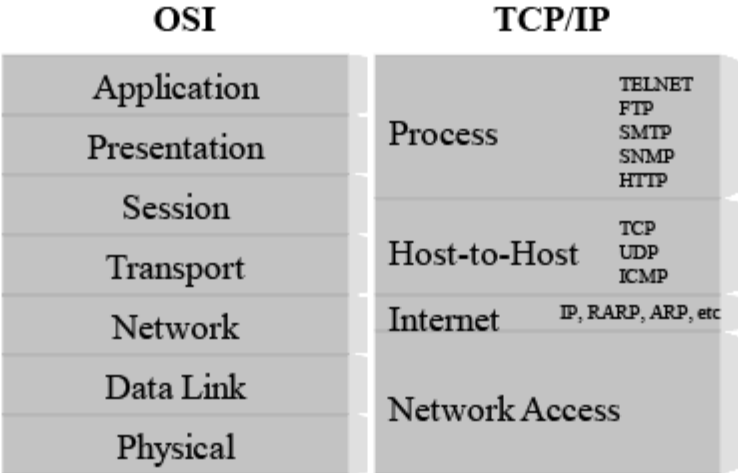

**Sockets:
Typical Client-Server Model**

Reference Models

Southern Polytechnic State University (SPSU) Workstation

Prentice Hall Web Server

TCP Header Capture

2